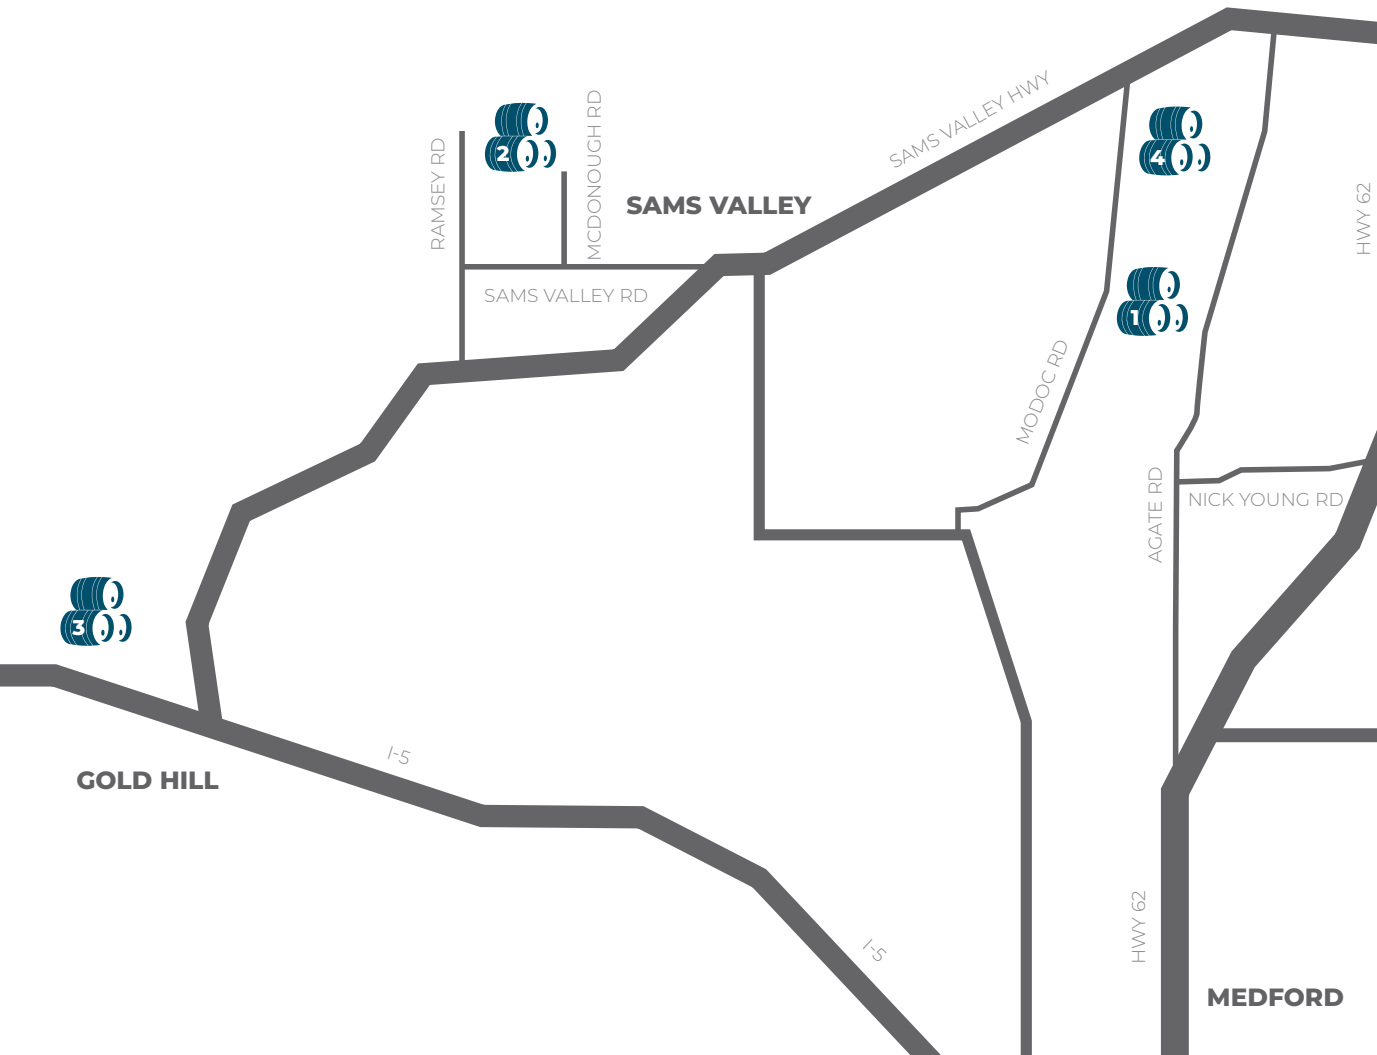

SHADY COVE

COBLEIGH RD

BUTTE FALLS HWY

BUTTE FALLS

BUTTE FALLS HWY

# UPPER ROGUE WINE TRAIL

- 1 Bayer Family Estate
- 2 Cliff Creek Cellars
- 3 Del Rio Vineyards
- 4 Kriselle Cellars

EAGLE POINT

MEDFORD

HEART OF THE ROGUE